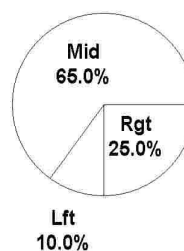

**2005 AHSAA State Basketball Championships - TEAM SHOT CHART for the J.F. Shields Panthers**  
**J.F. Shields Panthers vs. R.A. Hubbard Chiefs**  
**DATE: 03/01/2005 TIME: 8:30 SITE: BJCC**

Shot Summary	M/A	%	PTS
3Pt FG	2/11	18.2%	6
2Pt FG	18/43	41.9%	36
Layups - L	0/0	0.0%	0
Layups - R	4/4	100.0%	8
Dunks	0/0	0.0%	0
Putbacks	1/2	50.0%	2
Overall Shooting	20/54	37.0%	42
Free Throws	5/13	38.5%	5
Total Points			47

Scoring Distribution

Scoring Locations

By Period	FG	FGA	FG%	3Pt	3PA	3P%	FT	FTA	FT%	PTS	ORB	DRB	TR	PF	AST	TO	BS	ST	P/S
1st Period	5	17	29.4	1	3	33.3	2	2	100	13	8	4	12	3	1	2	2	1	0.72
2nd Period	4	11	36.4	1	4	25.0	0	3	0.00	9	1	5	6	2	2	1	3	2	0.75
3rd Period	4	14	28.6	0	3	0.00	1	2	50.0	9	5	3	8	2	2	4	1	3	0.60
4th Period	7	12	58.3	0	1	0.00	2	6	33.3	16	5	4	9	7	5	3	1	2	1.07
Game	20	54	37.0	2	11	18.2	5	13	38.5	47	19	16	35	14	10	10	7	8	0.78

Scoring Breakdown

Scoring Range