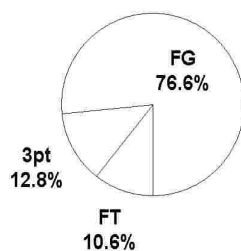

**2005 AHSAA State Basketball Championships - TEAM SHOT CHART for the J.F. Shields Panthers**  
**J.F. Shields Panthers vs. R.A. Hubbard Chiefs**  
**DATE: 03/01/2005 TIME: 8:30 SITE: BJCC**

Shot Summary	M/A	%	PTS
3Pt FG	2/11	18.2%	6
2Pt FG	18/43	41.9%	36
Layups - L	0/0	0.0%	0
Layups - R	4/4	100.0%	8
Dunks	0/0	0.0%	0
Putbacks	1/2	50.0%	2
Overall Shooting	20/54	37.0%	42
Free Throws	5/13	38.5%	5
Total Points			47

Scoring Distribution

Scoring Locations

By Period	FG	FGA	FG%	3Pt	3PA	3P%	FT	FTA	FT%	PTS	ORB	DRB	TR	PF	AST	TO	BS	ST	P/S
1st Period	5	17	29.4	1	3	33.3	2	2	100	13	8	4	12	3	1	2	2	1	0.72
2nd Period	4	11	36.4	1	4	25.0	0	3	0.00	9	1	5	6	2	2	1	3	2	0.75
3rd Period	4	14	28.6	0	3	0.00	1	2	50.0	9	5	3	8	2	2	4	1	3	0.60
4th Period	7	12	58.3	0	1	0.00	2	6	33.3	16	5	4	9	7	5	3	1	2	1.07
Game	20	54	37.0	2	11	18.2	5	13	38.5	47	19	16	35	14	10	10	7	8	0.78

Scoring Breakdown

Scoring Range